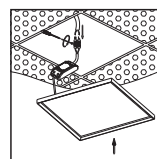

installed on a
kitchen/bathroom
300x300 grille
ceiling by tighten
up the keel

surface
customizable

■ concrete grey paint
similar to RAL7037
■ white paint
similar to RAL9003