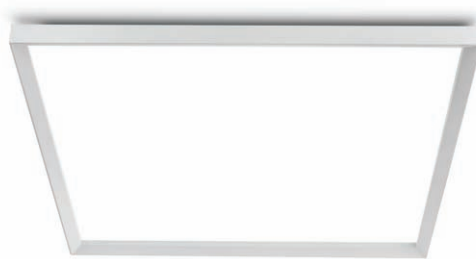

LED
PANEL
LIGHT

The LED panel light become a type of fasion recently,because of its slim lamp body,easy installation,low power consumption and low cost maintenance.

It's a trend that the LED panel will take the place of the fluorescent grille light for office lighting. And now we have seen this picutre and we have done something.

We design this series to make it unique to other LED panel from suppliers in the market. The difference is the solid looking shape of the extrusion,and 48W power.It gives as much as 3840lm soft and even light. Every pakage will be supplied with all components for three types of installation:hanging,recessed, laying.

 <p>     IP20 </p>	<p> code LQL001-BK / LQL001-WT / LQL001-SL casing aluminum / black / white / silver painting lamping SMD 48W / Ra>80 / 3840LM Beam Acrylic diffuser 2700K/3000K/4000K/6000K installation check installation guide </p>	<p> Hanging Installation/ Laying Down Installation/ Spring Clip Installation Supplied With All Installation Accessories </p>	<p> surface customizable  concrete grey paint similar to RAL7037 </p>
---	--	---	---

- installed on a 600x600 grille ceiling
 1. switch off the main
 2. connect the power-supply to the main
 3. connect the led panel to the diver with connector
 4. put the panel to the ceiling from one side to the other