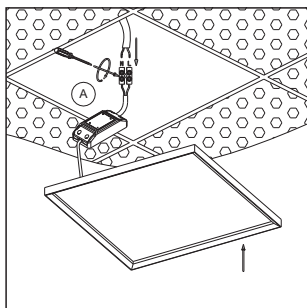

- installed on a 600x600 grille ceiling
 1. switch off the main
 2. connect the power-supply to the main
 3. connect the led panel to the diver with connector
 4. put the panel to the ceiling from one side to the other