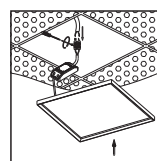

installed on a
kitchen/bathroom
300x300 grille
ceiling by tighten
up the keel

surface
customizable

■ concrete grey paint
similar to RAL7037
■ white paint
similar to RAL9003

CE IP20

code LQL012-SL
casing aluminum / Anodized silver
lamping SMD 24W / Ra>80 / 2400LM
Beam Acrylic diffuser
2700K/3000K/4000K/6000K
installation check installation guide