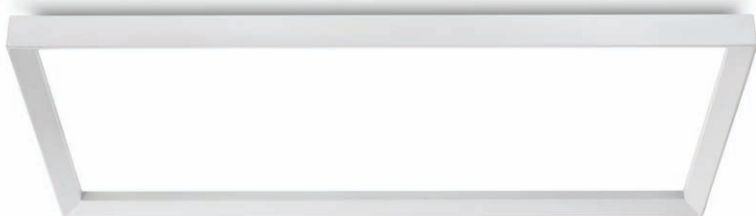

LED
PANEL
LIGHT

The LED panel light become a type of fasion recently,because of its slim lamp body,easy installation,low power consumption and low cost maintenance.

It's a trend that the LED panel will take the place of the fluorescent grille light for office lighting. And now we have seen this picutre and we have done something.

We design this series to make it unique to other LED panel from suppliers in the market. The difference is the solid looking shape of the extrusion,and 48W power.It gives as much as 3840lm soft and even light. Every pakage will be supplied with all components for three types of installation:hanging,recessed, laying.

 <p>     IP20 </p>	<p> code LQL001-BK / LQL001-WT / LQL001-SL casing aluminum / black / white / silver painting lamping SMD 48W / Ra>80 / 3840LM Beam Acrylic diffuser 2700K/3000K/4000K/6000K installation check installation guide </p>	<p> Hanging Installation/ Laying Down Installation/ Spring Clip Installation Supplied With All Installation Accessories </p>	<p> surface customizable  concrete grey paint similar to RAL7037 </p>
---	--	---	---

- installed on a 600x600 grille ceiling
 1. switch off the main
 2. connect the power-supply to the main
 3. connect the led panel to the diver with connector
 4. put the panel to the ceiling from one side to the other