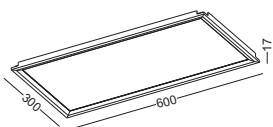

CE IP20

code LQL012-SL
casing aluminum / Anodized silver
lamping SMD 24W / Ra>80 / 2400LM
Beam Acrylic diffuser
2700K/3000K/4000K/6000K
installation check installation guide