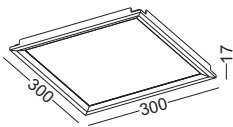

CE IP20

code LQL011-SL
casing aluminum / Anodized silver
lamping SMD 12W / Ra>80 / 1200LM
Beam Acrylic diffuser
2700K/3000K/4000K/6000K
installation check installation guide