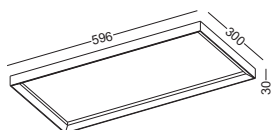

IP20

code LQL002-BK / LQL002-WT / LQL002-SL
casing aluminum / black / white / silver painting
lamping SMD 24W / Ra>80 / 1920LM
Beam Acrylic diffuser
2700K/3000K/4000K/6000K

installation check installation guide

Hanging Installation/
Laying Down Installation/
Spring Clip Installation
Supplied With
All Installation
Accessories

surface customizable

concrete grey paint
similar to RAL7037