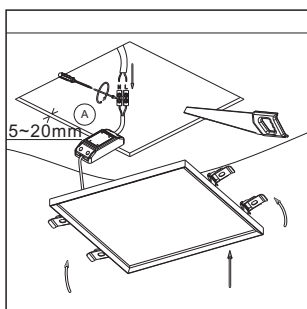

- installed on a 600x600 grille ceiling
 1. switch off the main
 2. connect the power-supply to the main
 3. connect the led panel to the diver with connector
 4. put the panel to the ceiling from one side to the other