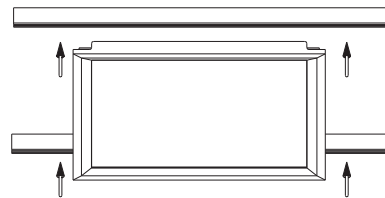

CE IP20

code LQL011-SL
casing aluminum / Anodized silver
lamping SMD 12W / Ra>80 / 1200LM
Beam Acrylic diffuser
2700K/3000K/4000K/6000K
installation check installation guide

installed on a
kitchen/bathroom
300x300 grille
ceiling by tighten
up the keel

surface
customizable

■ concrete grey paint
similar to RAL7037
■ white paint
similar to RAL9003