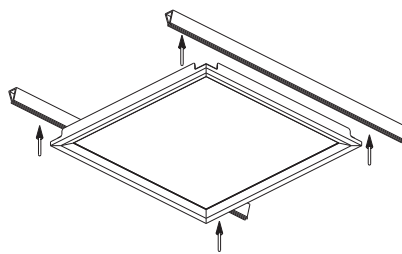

CE IP20

code LQL011-SL
casing aluminum / Anodized silver
lamping SMD 12W / Ra>80 / 1200LM
Beam Acrylic diffuser
2700K/3000K/4000K/6000K
installation check installation guide

installed on a
kitchen/bathroom
300x300 grille
ceiling by tighten
up the keel

surface
customizable

■ concrete grey paint
similar to RAL7037
■ white paint
similar to RAL9003

CE IP20

code LQL012-SL
casing aluminum / Anodized silver
lamping SMD 24W / Ra>80 / 2400LM
Beam Acrylic diffuser
2700K/3000K/4000K/6000K
installation check installation guide

installed on a
kitchen/bathroom
600x300 grille
ceiling by tighten
up the keel

surface
customizable

■ concrete grey paint
similar to RAL7037
■ white paint
similar to RAL9003