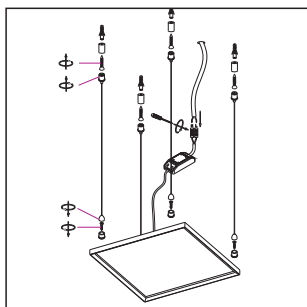

- Hanging installation for LQL001/LQL002
  1. find the accessory package,
    fix the four nuts to the panel,
    measure the distance between nuts,
    fix the hanging cable to the ceiling accordingly
  2. switch off the main
  2. connect the power-supply to the main
  3. connect the led panel to the diver with connector
  4. adjust the height of the panel.