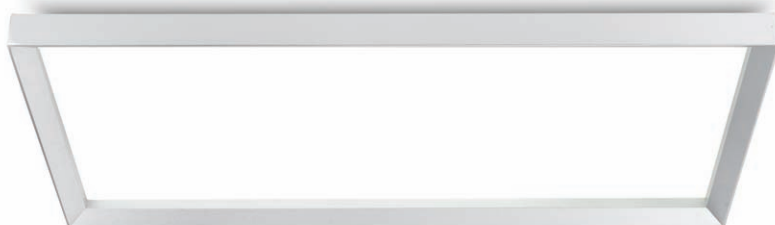

LED
PANEL
LIGHT

The LED panel light become a type of fasion recently,because of its slim lamp body,easy installation,low power consumption and low cost maintenance.

It's a trend that the LED panel will take the place of the fluorescent grille light for office lighting. And now we have seen this picutre and we have done something.

We design this series to make it unique to other LED panel from suppliers in the market. The difference is the solid looking shape of the extrusion,and 48W power.It gives as much as 3840lm soft and even light. Every pakage will be supplied with all components for three types of installation:hanging,recessed, laying.

 <p>     IP20 </p>	<p> code LQL001-BK / LQL001-WT / LQL001-SL casing aluminum / black / white / silver painting lamping SMD 48W / Ra>80 / 3840LM Beam Acrylic diffuser 2700K/3000K/4000K/6000K installation check installation guide </p>	<p> Hanging Installation/ Laying Down Installation/ Spring Clip Installation Supplied With All Installation Accessories </p>	<p> surface customizable  concrete grey paint similar to RAL7037 </p>
---	--	---	---

- installed on a 600x600 grille ceiling
 1. switch off the main
 2. connect the power-supply to the main
 3. connect the led panel to the diver with connector
 4. put the panel to the ceiling from one side to the other